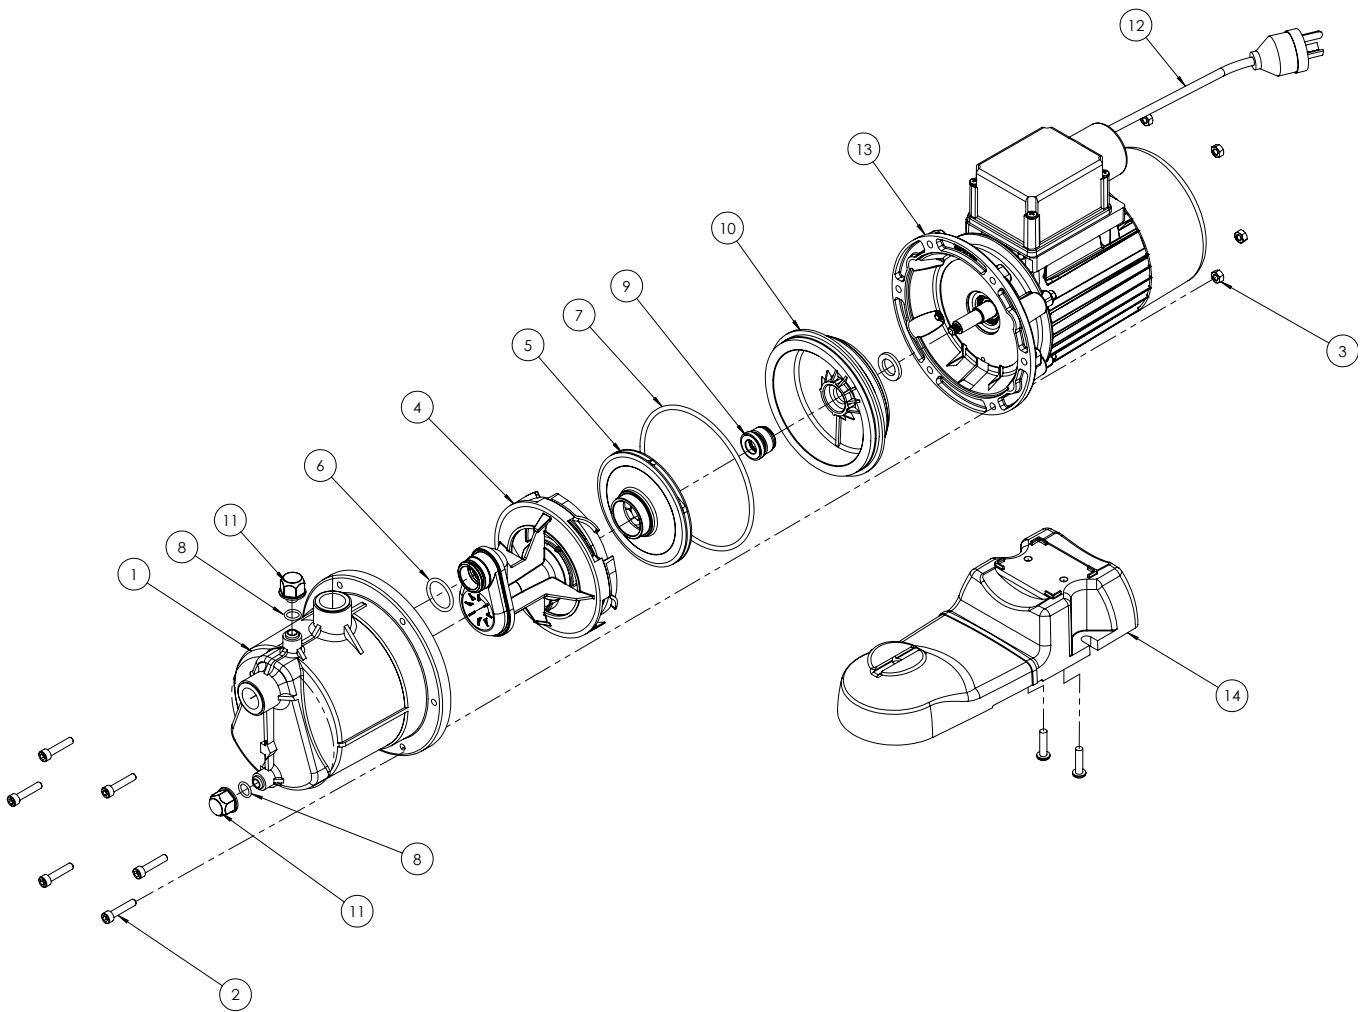

JM100 / JS100 / JS110 / JS120 Models

HOMEMASTER RANGE

Drawings are indicative only, product appearance may change slightly.

PARTS LIST TABLE

JM Range

		MODEL	JM100	
		PART NUMBER	JM1000	
KIT REFERENCE	REF NO.	COMPONENT DESCRIPTION	PART NO.	
CASING	1	CASING	101P2740	1PC
SCREWS (CASING)	2	SCREWS	800906K	8PC
	3	NUTS		8PC
DIFFUSER	4	DIFFUSER & VENTURI	101P3430	1PC
IMPELLER	5	IMPELLER	731S2220	1PC
MECHANICAL SEAL KIT	6	ORING VENTURI	800877K	1PC
	7	ORING JM100 CASING-ROHS		1PC
	8	ORING CAP FILLING-ROHS		1PC
	9	SEAL MECHANICAL		1PC
BAFFLE	10	BAFFLE	101P1290	1PC
FILL & DRAIN KIT	11	FILL/DRAIN PLUG	102P1030	2PC
LEAD AND PLUG	12	LEAD & IEC PLUG (10AMP)	608160	1PC
MOTOR	13	MOTOR	800647	1PC
BASE	14	BASE (MOULDED)	304590	1PC

JS Range

		MODEL	JS100		JS110		JS120	
		PART NUMBER	JS1000		JS1100		JS1200	
KIT REFERENCE	REF NO.	COMPONENT DESCRIPTION	PART NO.		PART NO.		PART NO.	
CASING	1	CASING	723S0710-C	1PC	723S0710-C	1PC	723S0010-C	1PC
SCREWS (CASING)	2	SCREWS	800907K	8PC	800907K	8PC	800907K	8PC
	3	NUTS						
DIFFUSER	4	DIFFUSER & VENTURI	101P3430	1PC	101P3440	1PC	101P2910	1PC
IMPELLER	5	IMPELLER		1PC	731S2230	1PC	509310K	1PC
MECHANICAL SEAL KIT	6	ORING VENTURI	800878K	1PC	800878K	1PC	800879K	1PC
	7	ORING JM100 CASING-ROHS						
	8	ORING CAP FILLING-ROHS						
	9	SEAL MECHANICAL						
BAFFLE	10	BAFFLE	101P1290	1PC	101P1290	1PC	784S0070	1PC
FILL & DRAIN KIT	11	FILL/DRAIN PLUG	121P6090	2PC	121P0690	2PC	121P0690	2PC
LEAD AND PLUG	12	LEAD & IEC PLUG (10AMP)	608160	1PC	608160	1PC	608160	1PC
MOTOR	13	MOTOR	800647	1PC	800647	1PC	800648	1PC
BASE	14	BASE (MOULDED)	304590	1PC	304590	1PC	304600	1PC